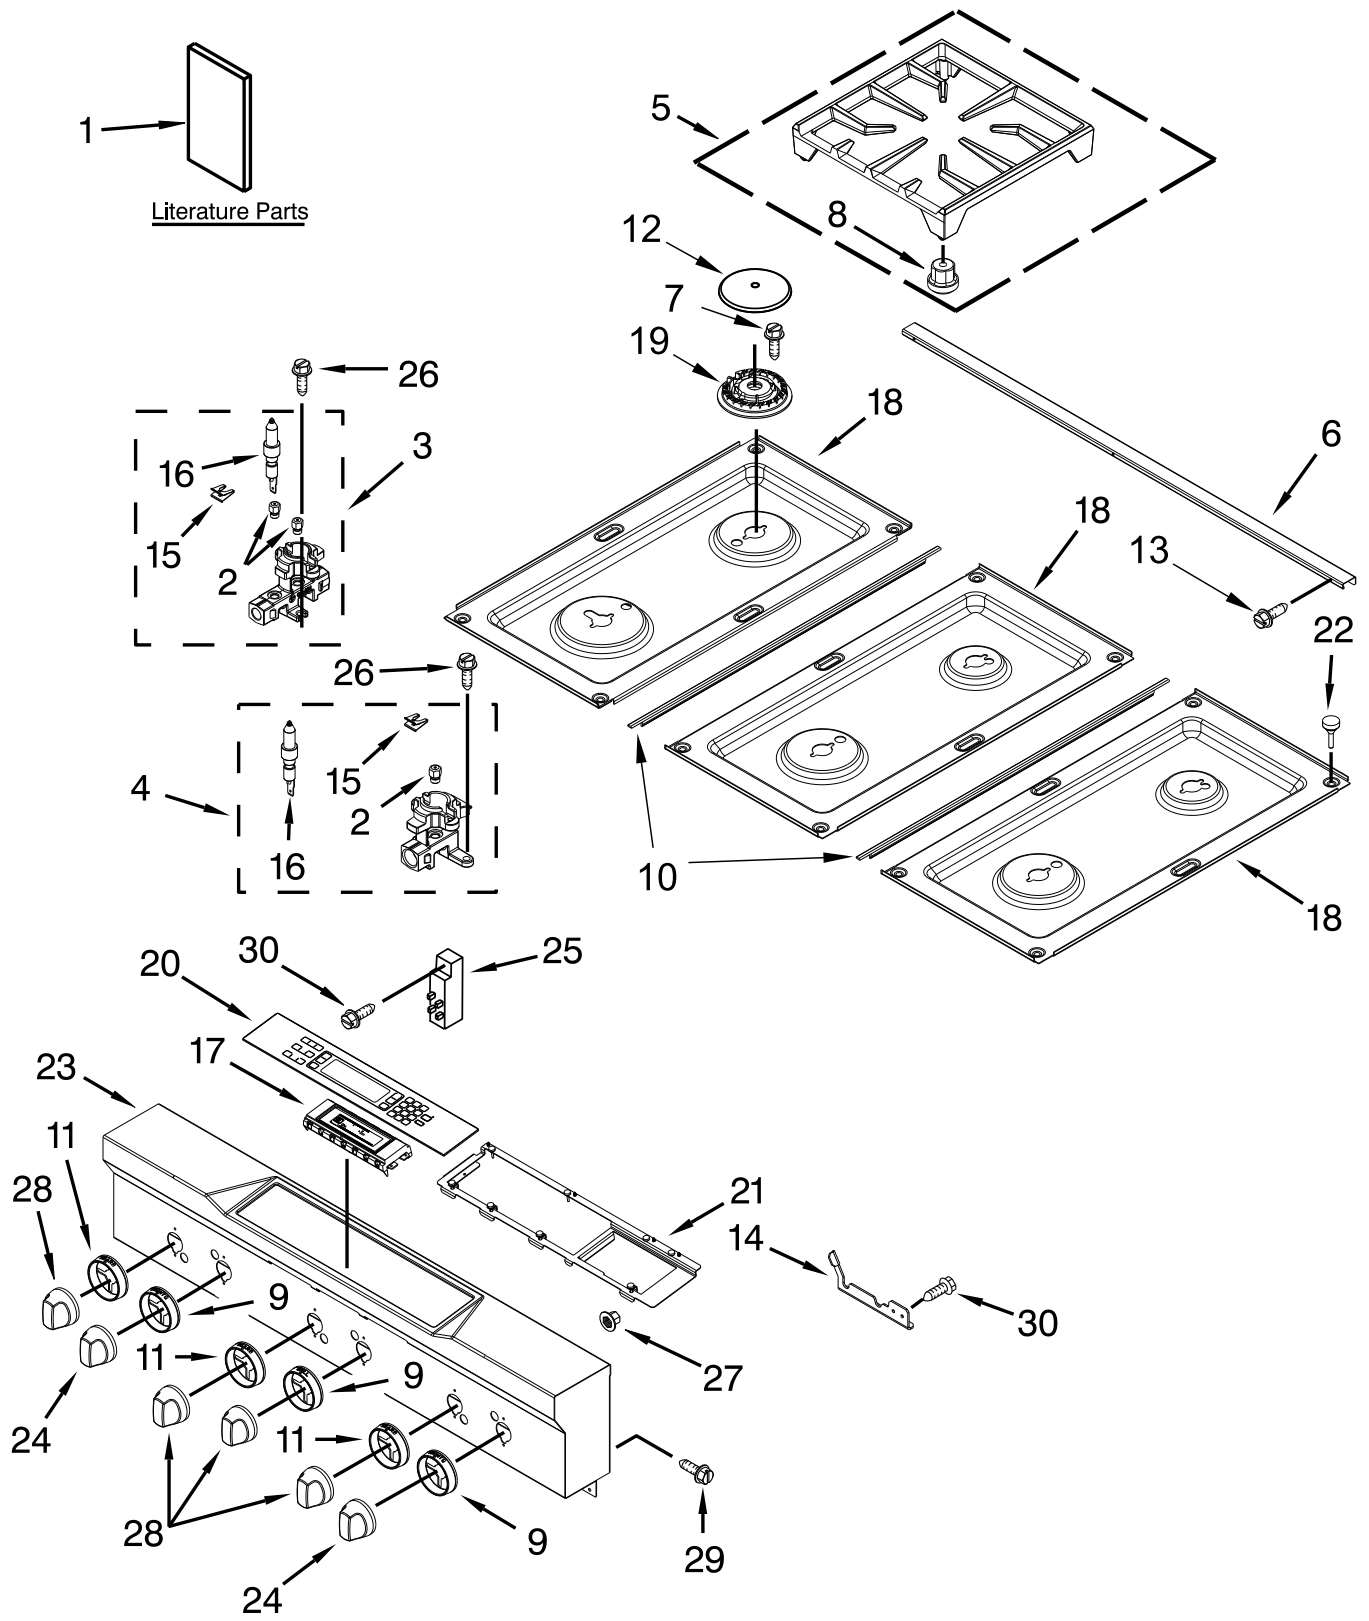

COOKTOP, BURNER AND GRATE PARTS