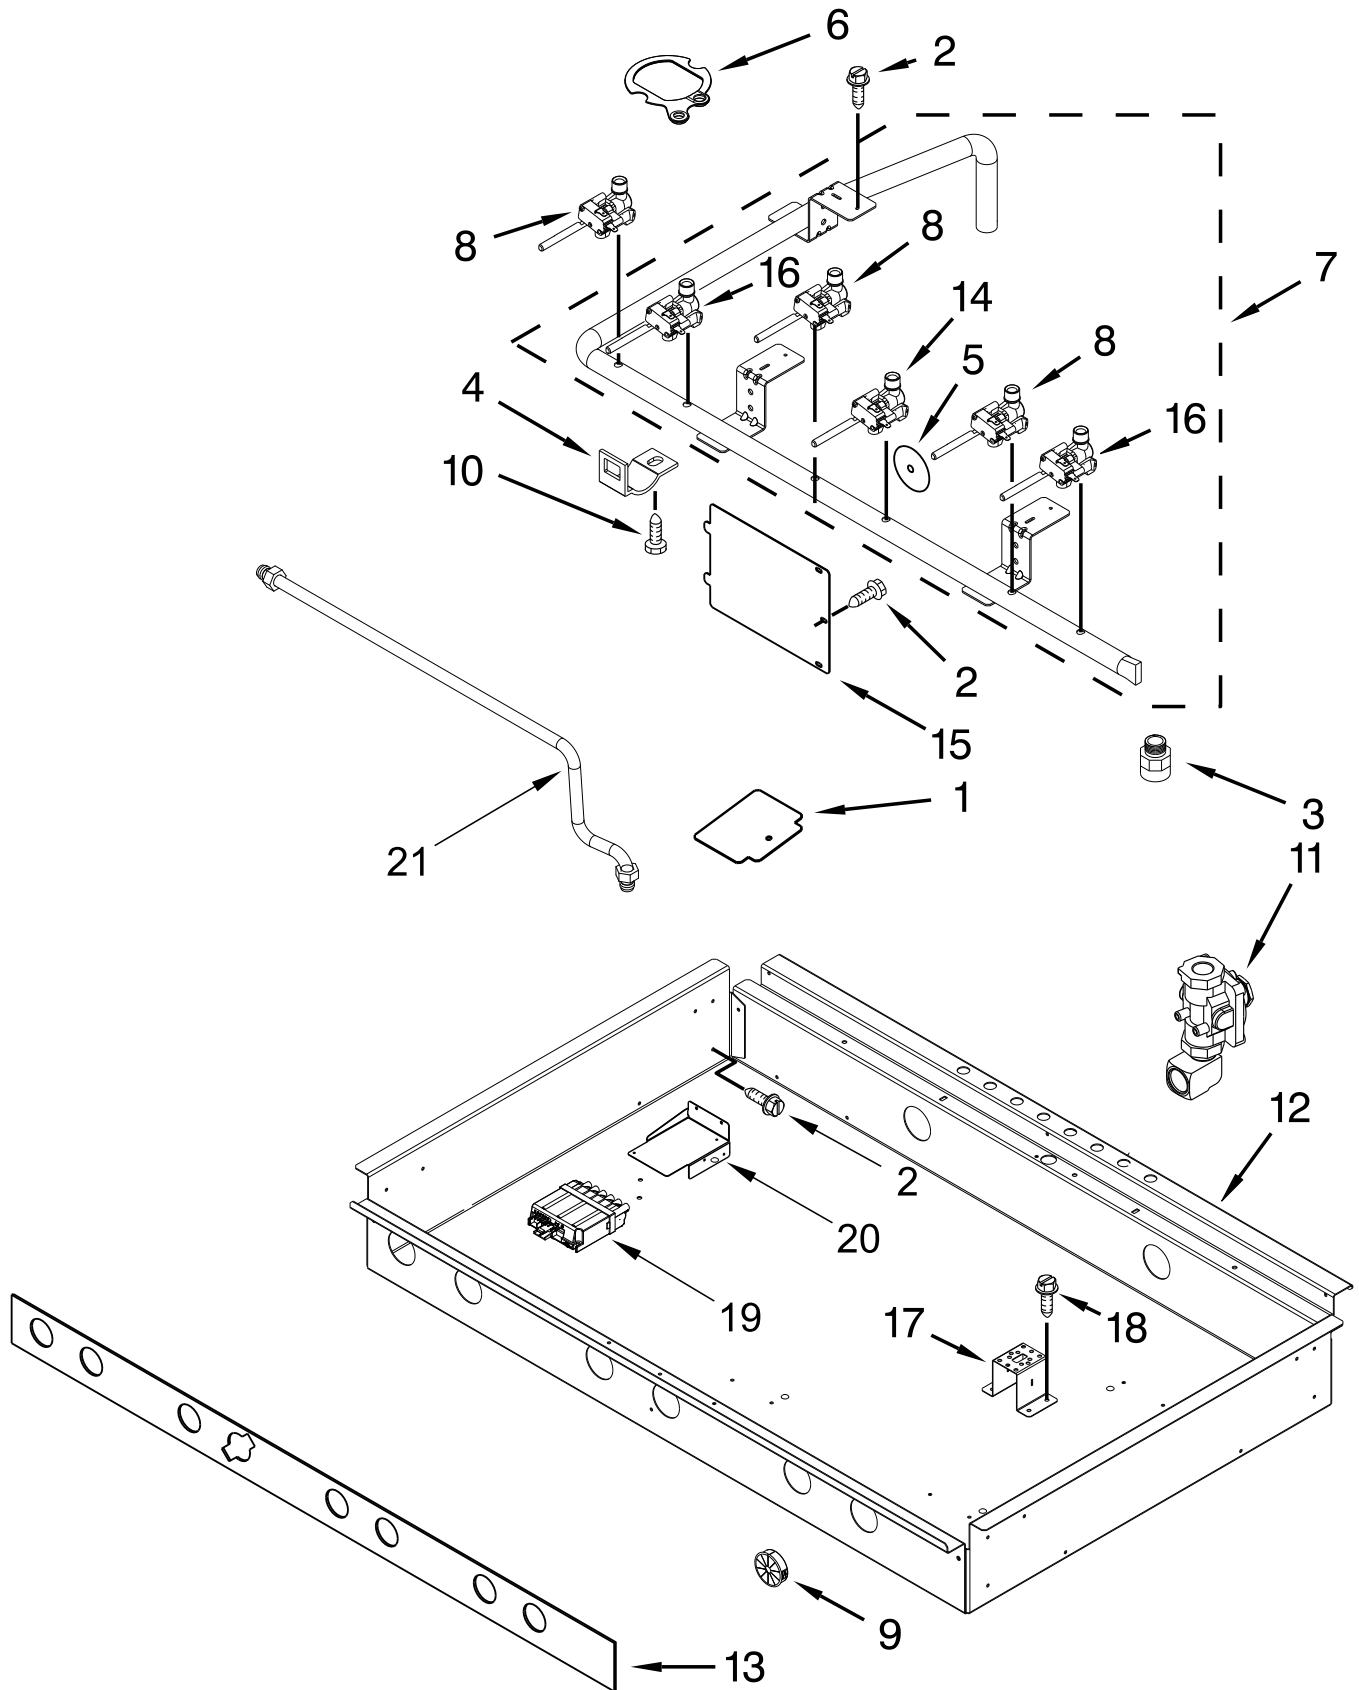

BURNER BOX, GAS VALVES, AND SWITCH PARTS

BURNER BOX, GAS VALVES, AND SWITCH PARTS

<u>Illus. No.</u>	<u>Part No.</u>	<u>Description</u>
1	W10287036	Cover, Housing
2	7101P426-60	Screw
3	4453115	Adapter, Female
	4453116	Adapter, Male
4	W10432260	Bracket, Valve
5	W10189177	Seal, Switch Cover
6	8286930	Gasket, Orifice
7	W10402611	Assembly, Manifold
8	W10385582	Valve, Single
9	W10189097	Bushing, Burner Box

<u>Illus. No.</u>	<u>Part No.</u>	<u>Description</u>
10	W10189140	Screw
11	W10293267	Regulator, Pressure
12	W10371516	Box, Burner
13	W10145622	Insulation, Burner Box
14	W10385583	Valve, Simmer
15	W10115843	Cover, Ignition
16	W10371235	Valve, Dual
17	W10560553	Bracket, Burner
18	7101P426-60	Screw
19	W10475147	Module, Spark

<u>Illus. No.</u>	<u>Part No.</u>	<u>Description</u>
20	W10498407	Bracket, Spark Module
21	W10269191	Tube, Pressure Regulator
		Following Parts Not Illustrated
	W10353133	Tube (Right Rear)
	W10353141	Tube (Right Front)
	W10353152	Tube (Center Front)
	W10353154	Tube (Left Front)
	W10280797	Tube, (Left Back)