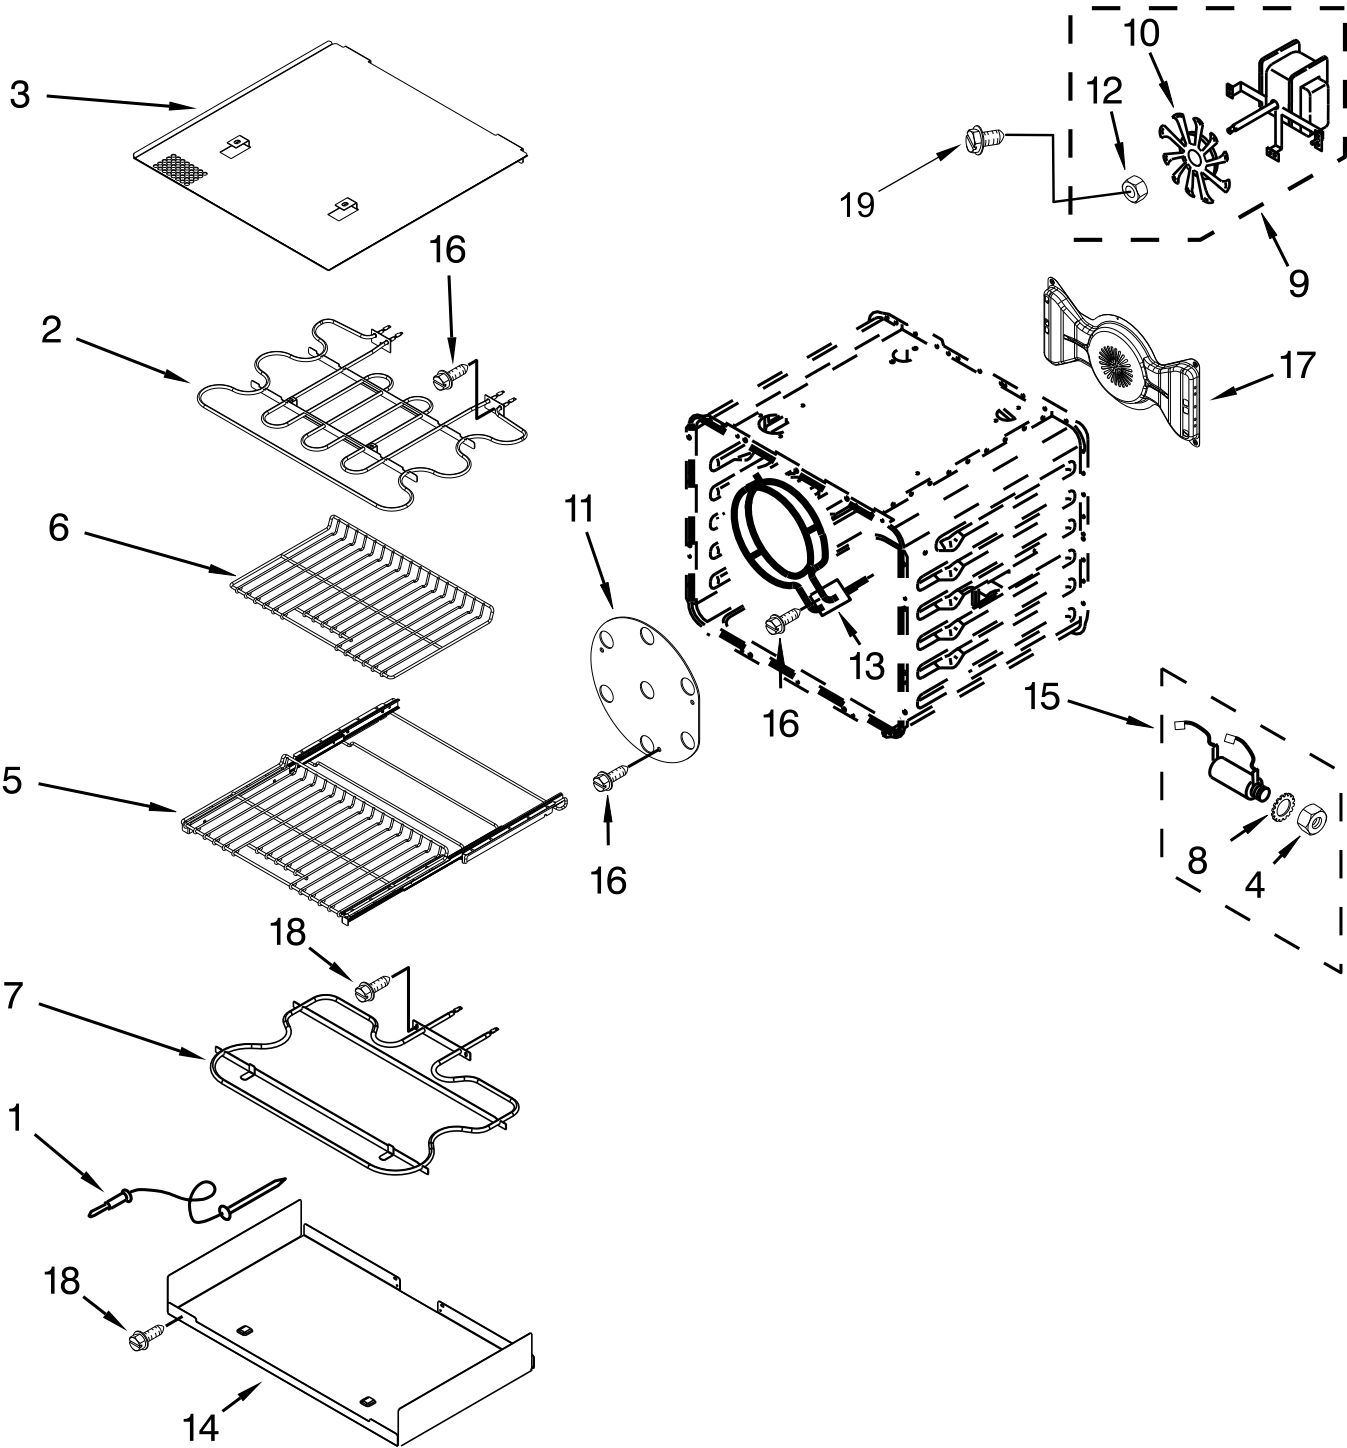

INTERNAL OVEN PARTS

INTERNAL OVEN PARTS

<u>Illus.</u> <u>No.</u>	<u>Part No.</u>	<u>Description</u>	<u>Illus.</u> <u>No.</u>	<u>Part No.</u>	<u>Description</u>	<u>Illus.</u> <u>No.</u>	<u>Part No.</u>	<u>Description</u>
1	9755542	Probe, Temperature	7	W10115992	Element, Hidden Bake	14	W10160872	Tray, Hidden Bake
2	W10115991	Element, Broil	8	9755547	Washer, Lock	15	9755543	Jack, Meat Probe
3	W10160857	Shield, Broil Element	9	W10722667	Fan, Convection	16	4449154	Screw
4	9755546	Nut, Hidden	10	W10631503	Blade, Fan	17	W10160868	Baffle, Convection
5	W10570868	Rack, Oven (Sliding)	11	W10261523	Plate, Fan	18	7101P426-60	Screw
6	W10570880	Rack, Oven	12	W10631504	Nut, Acorn	19	W10720084	Screw
			13	9762242	Element, Convection Steam