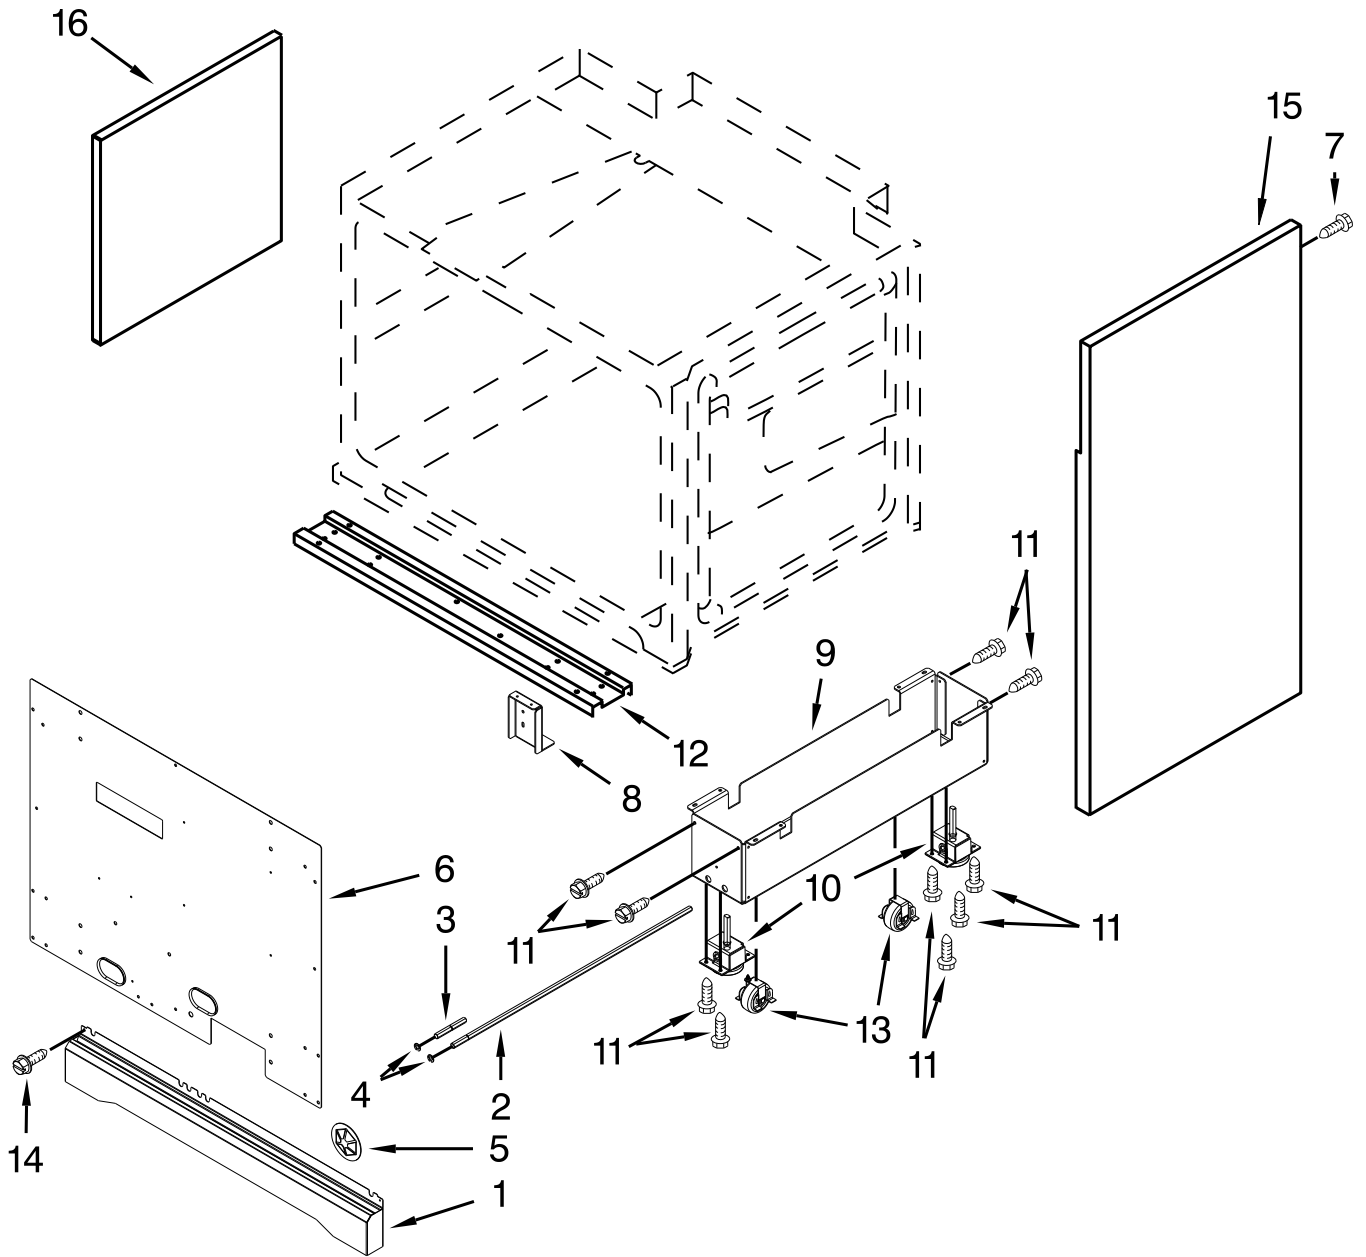

CHASSIS PARTS

CHASSIS PARTS

<u>Illus.</u> <u>No.</u>	<u>Part No.</u>	<u>Description</u>
1	W10225970	Kickplate
2	W10115869	Shaft, Long
3	W10115793	Shaft, Short
4	489504	E-Ring
5	3400968	Nut
6	W10269196	Duct, Bottom
7	3196537	Screw

<u>Illus.</u> <u>No.</u>	<u>Part No.</u>	<u>Description</u>
8	W10115850	Bracket, Pressure Regulator
9	W10249333	Base, Leveling Leg
10	9760860	Leveler
11	4449743	Screw
12	W10269193	Support, Channel
13	W10138054	Assembly, Roller

<u>Illus.</u> <u>No.</u>	<u>Part No.</u>	<u>Description</u>
14	3196537	Screw
15	W10250465	Panel, Side (Left)
	W10250464	Panel, Side (Right)
16	W10269206	Chassis, Side (Left)
	W10269205	Chassis, Side (Right)